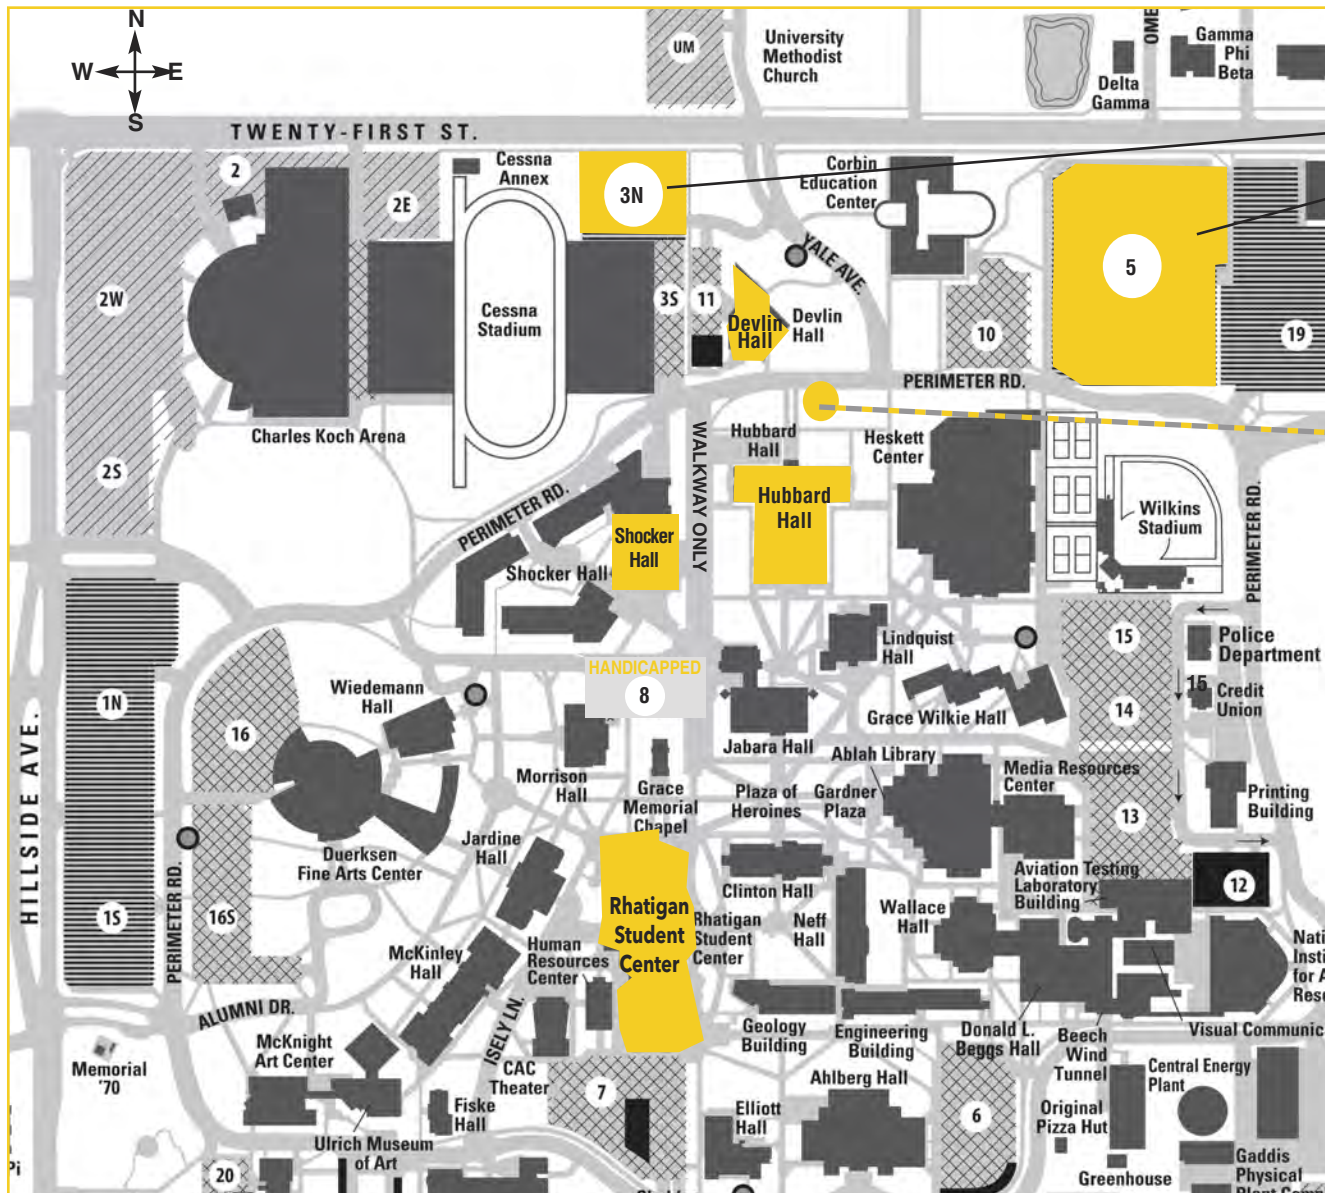

Important Telephone Numbers

Cab Companies: ABC Cab Company, Inc. (316) 264-4222
 Best Cabs, Inc.(316) 838-2233
Wichita Marriott Hotel..... (316) 651-0333
 Fairfield Inn(316) 685-3777
 Comfort Inn(316) 686-2844
 Hampton Inn(316) 686-3576
 Homewood Suites.....(316) 260-8844

Driving directions to WSU from the Marriott.

Take Webb Road NORTH, (left) 2.9 miles, to 21st Street.
 Take 21st Street WEST (left) 3.8 miles to Yale Avenue.
 Turn SOUTH (left) on Yale Avenue and enter WSU Campus.
 Park in lots 3N and 5.
 See map below for building locations.

PARKING
 Lots
 3N and 5

Conference
 Parking

SHUTTLE SCHEDULE

Departs Hotel
 Wichita Marriott 7:30 a.m.

Departs WSU
 Daily at: 4:15 p.m.

Driving on your own
 Park in lots 3N and 5.

Shuttle
 drop off
 and pick up

Campus Maps & Directions

HUBBARD HALL - WSU CAMPUS