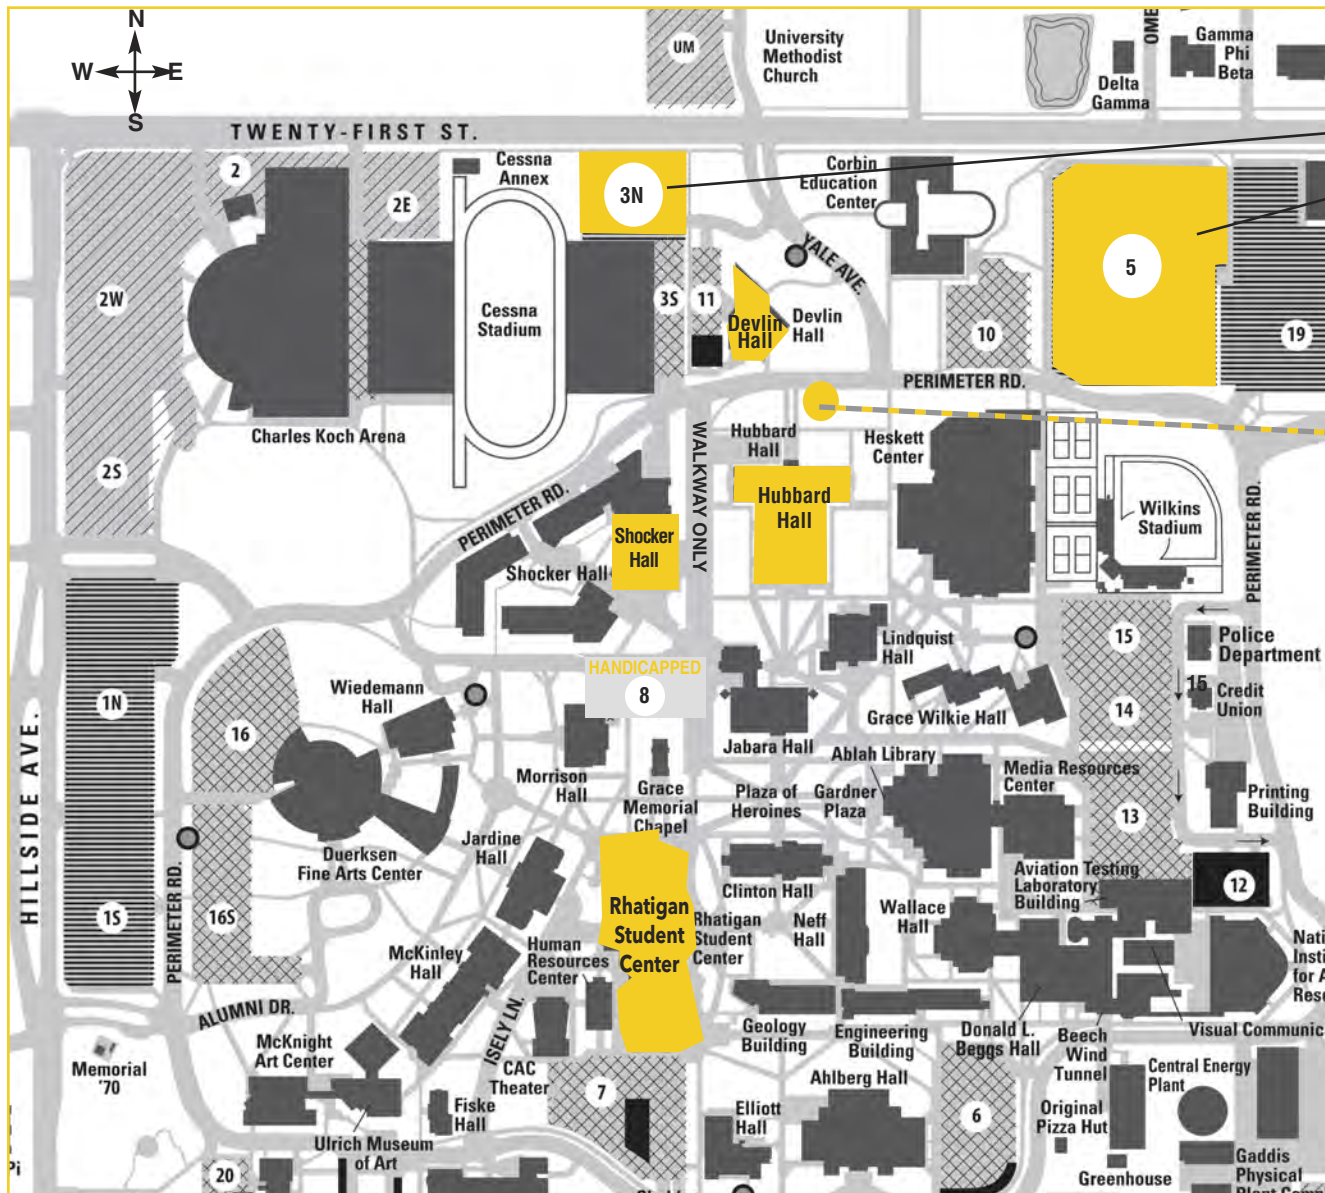

## Driving directions to WSU from the Marriott.

Take Webb Road NORTH, (left) 2.9 miles, to 21st Street.  
 Take 21st Street WEST (left) 3.8 miles to Yale Avenue.  
 Turn SOUTH (left) on Yale Avenue and enter WSU Campus.  
 Park in lots 3N and 5.  
 See map below for building locations.

**PARKING**  
 Lots  
 3N and 5

Conference  
 Parking

## SHUTTLE SCHEDULE

Departs Hotel  
 Wichita Marriott 7:30 a.m.

Departs WSU  
 Daily at: 4:15 p.m.

Driving on your own  
 Park in lots 3N and 5.

Shuttle  
 drop off  
 and pick up

## Campus Maps & Directions

**HUBBARD HALL - WSU CAMPUS**