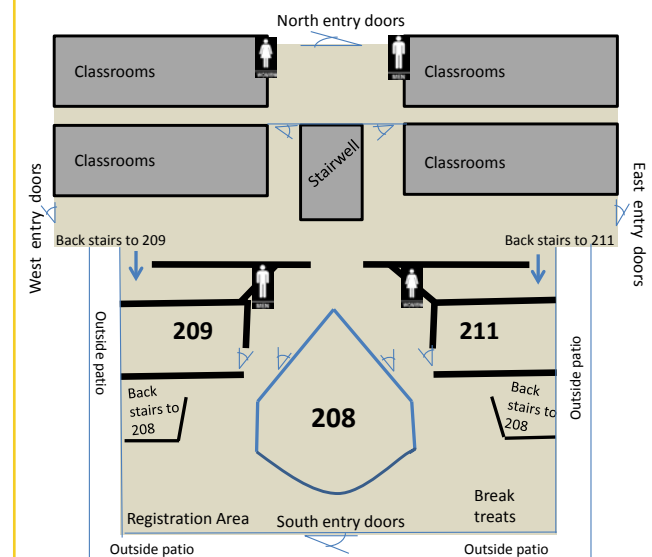

Campus Maps & Directions

HUBBARD HALL - WSU CAMPUS