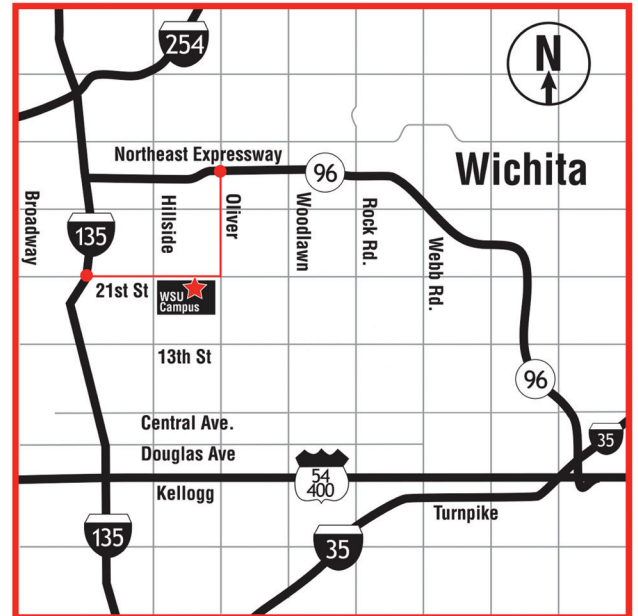

Directions:

Enter campus from 21st street, on Mike Oatman Drive, located east of the baseball stadium and just west of Oliver.

Take the Mike Oatman Drive entrance, turning south onto campus. Within 70 feet you will be turning left (east) into a parking lot.

Put your confirmation letter or this map on your dash board to avoid a parking ticket.

Take a picture of your license tag so that CMD can register your car and pay the parking fee.

USE: 4205 E. 21st Street as a GPS location.